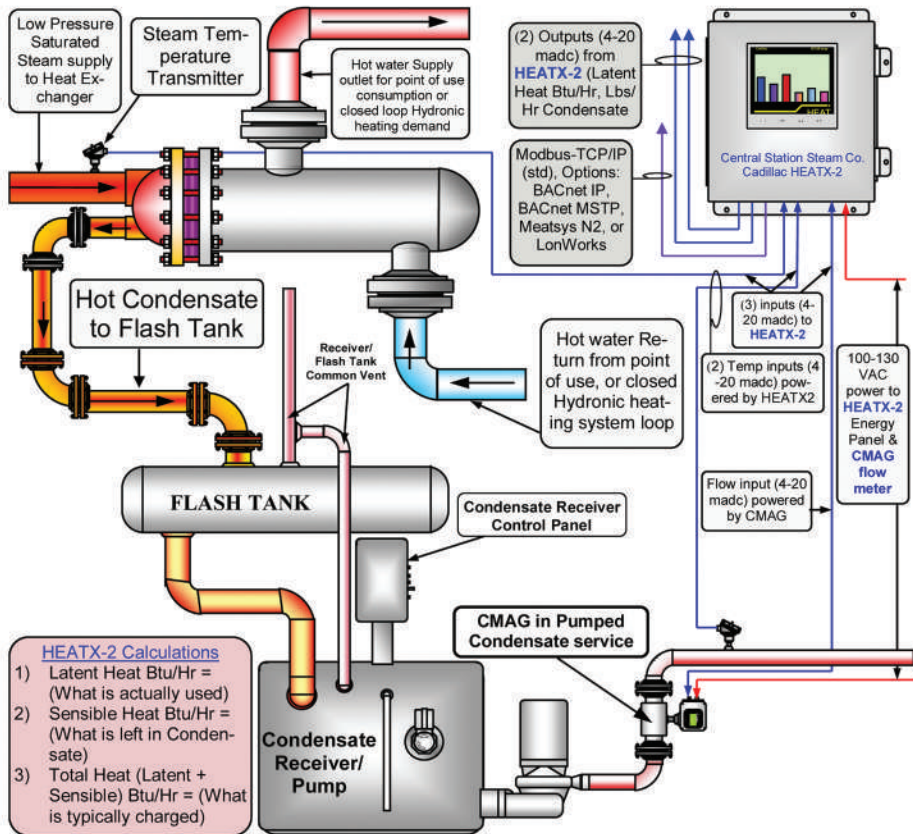

Cadillac® HEATX-2 Application Diagrams

Pumped Condensate

Hot/Chilled Water